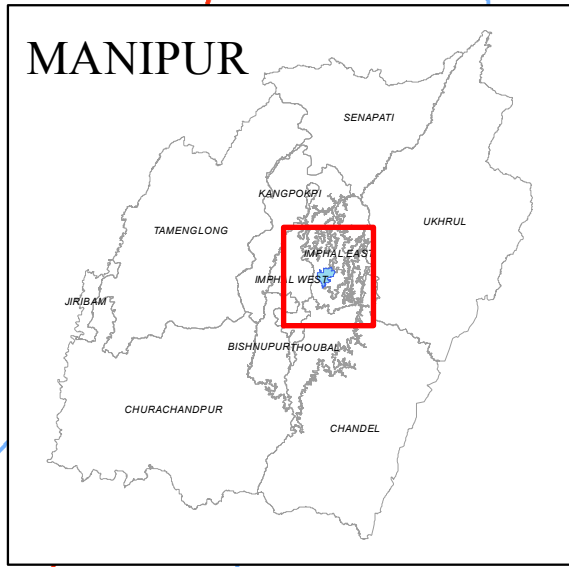

MANIPUR

AC MAP (4-Khetrigao AC)

Legend

- Health Centre
- Police Station
- DistrictHQ
- Sub-DivisionHQ
- Helipad
- River
- National Highway
- Other Roads
- AC Boundary

Polling Stations

- Normal
- Critical
- Vulnerable
- Both