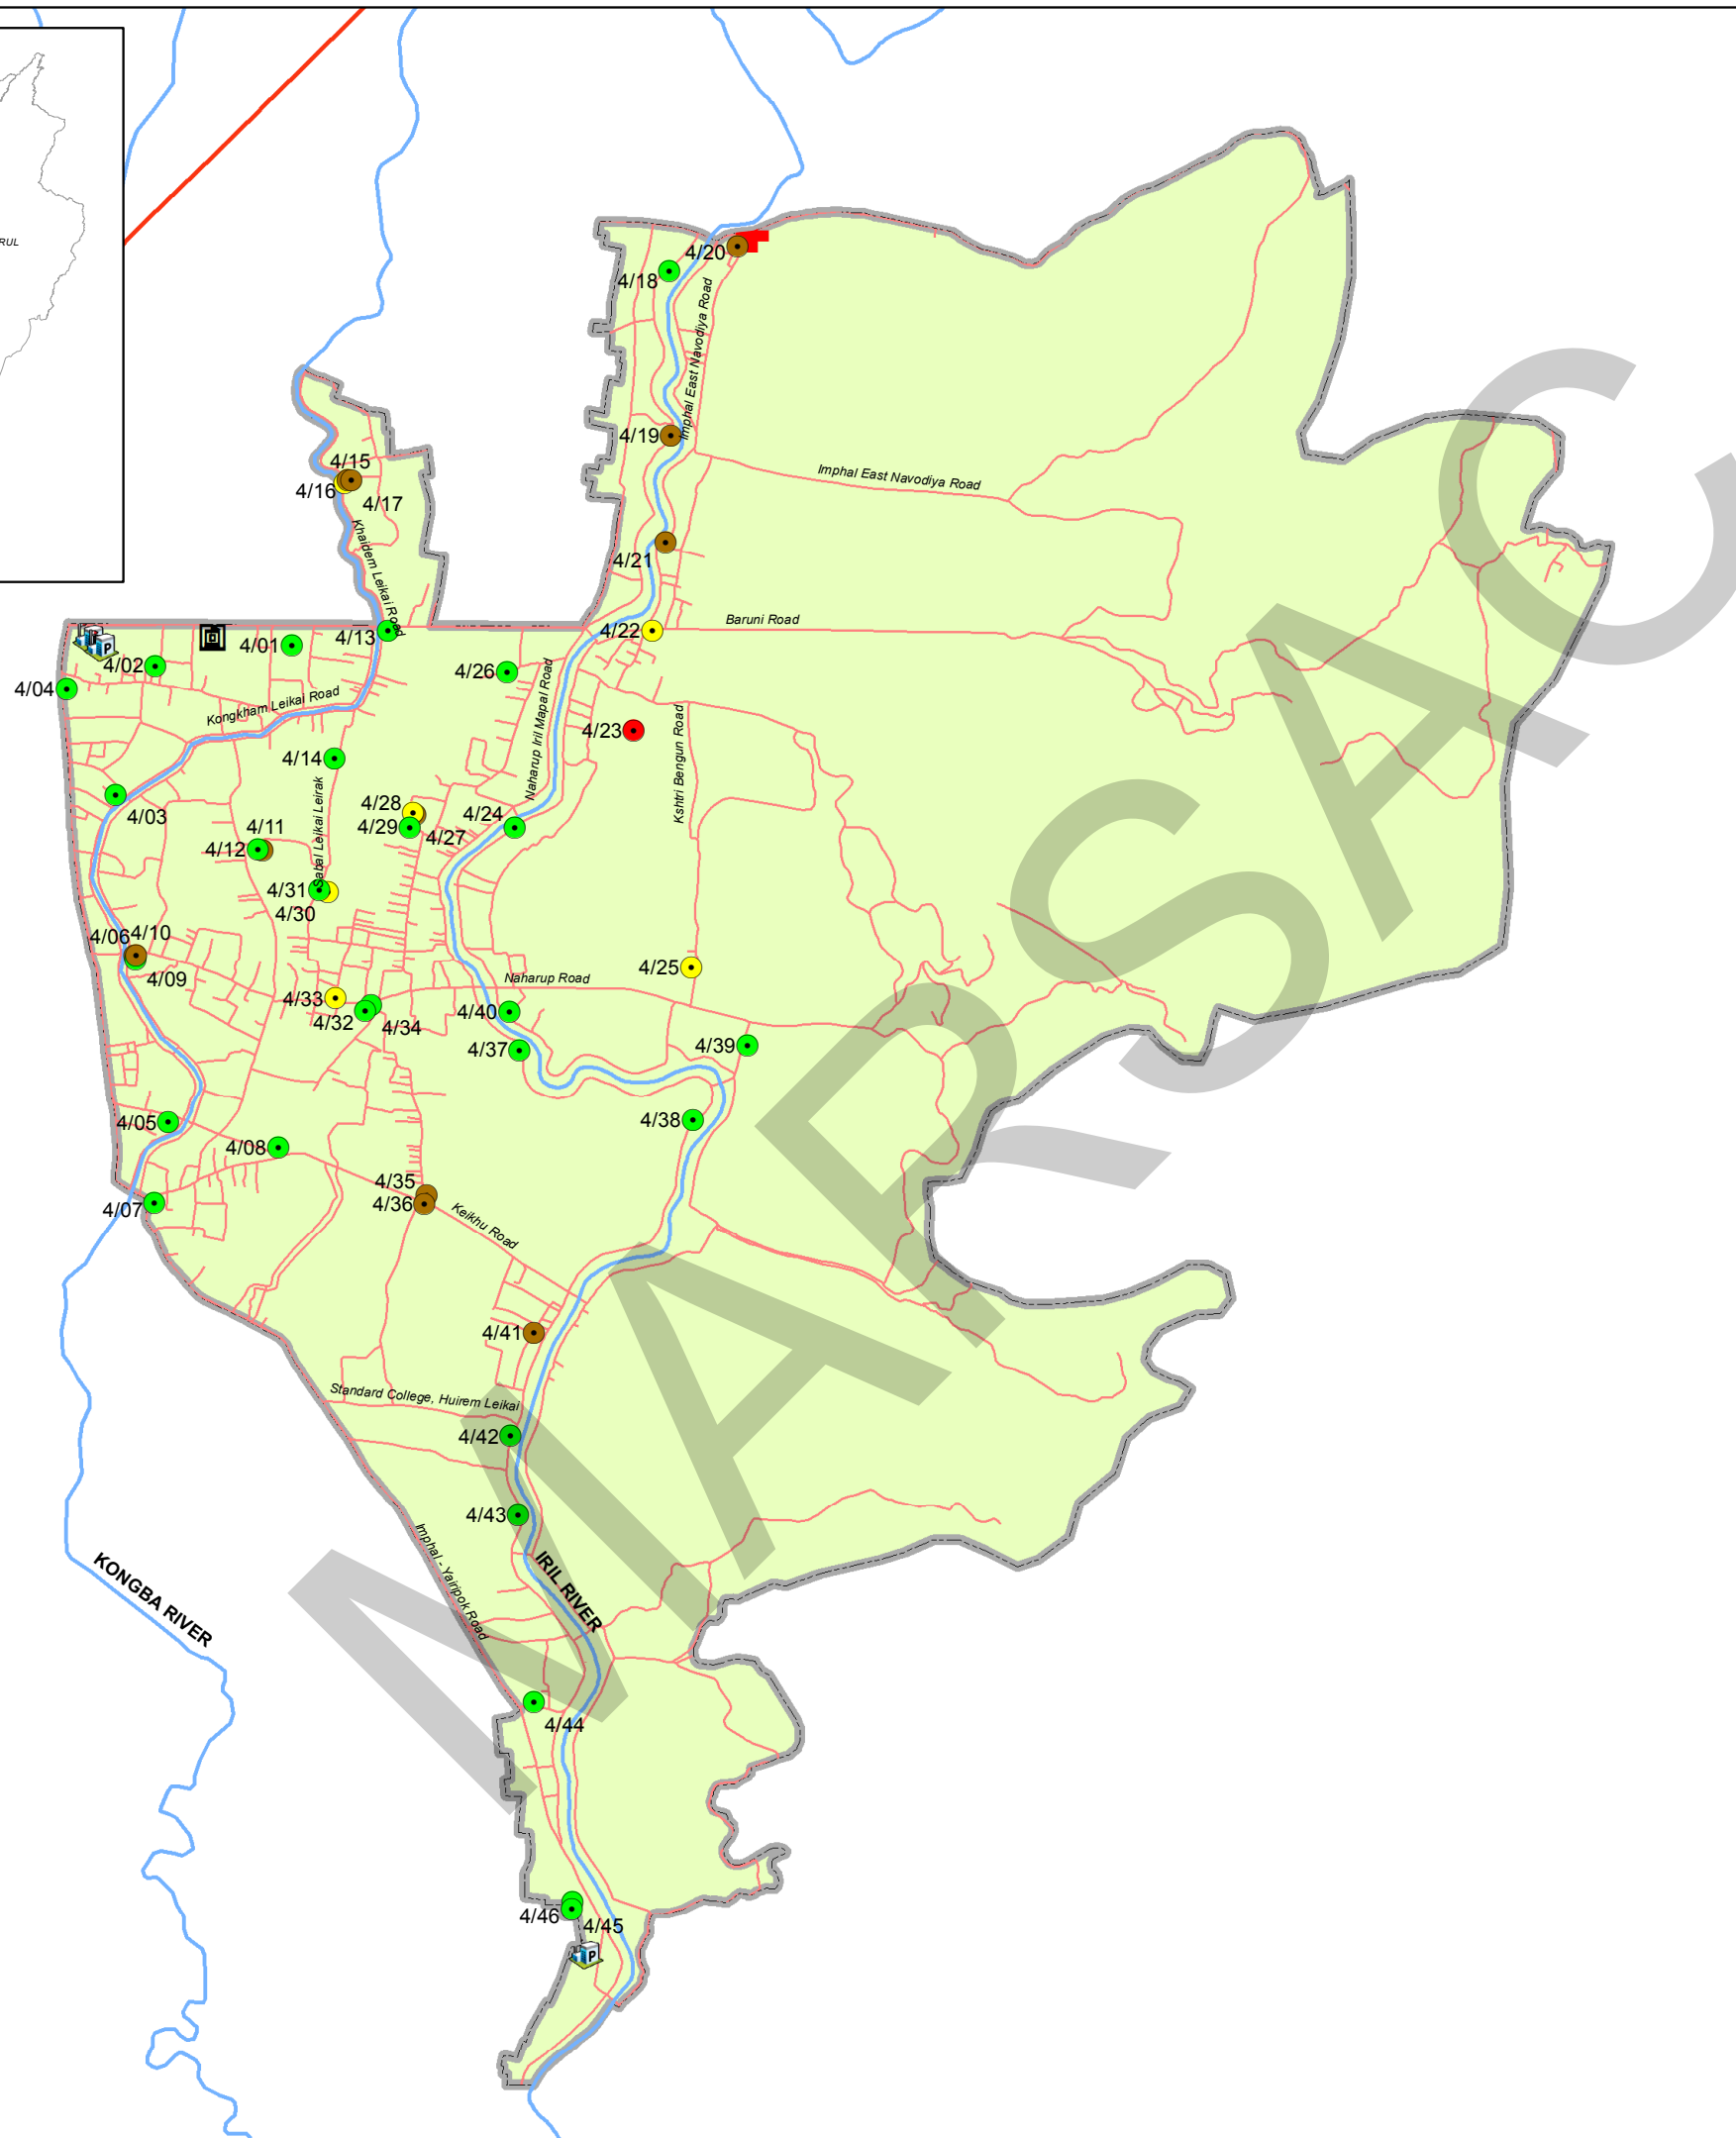

MANIPUR

AC MAP (4-Khetrigao AC)

Legend

- Health Centre
- Police Station
- DistrictHQ
- Sub-DivisionHQ
- Helipad
- River
- National Highway
- Other Roads
- AC Boundary

Polling Stations

- Normal
- Critical
- Vulnerable
- Both

Prepared by:
Manipur Remote Sensing
Applications Centre (MARSAC)

Prepared for:
CEO, Manipur